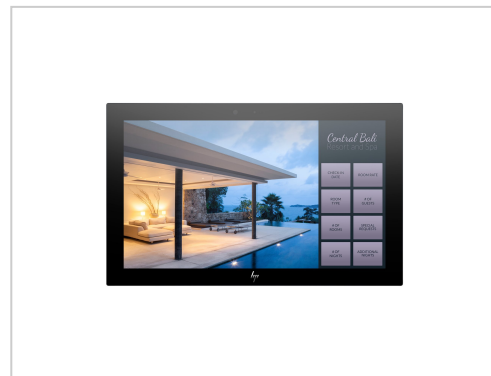

HP Engage One 16t - Ohne Standfuß - LED-Monitor - 39.6 cm (15.6 Zoll) - Touchscreen - 1920 x 1080 Full HD (1080p) @ 60 Hz - AHVA - 400 cd/m² - 800:1 - 25 ms - DisplayPort, USB-C - Lautsprecher - Schwarz